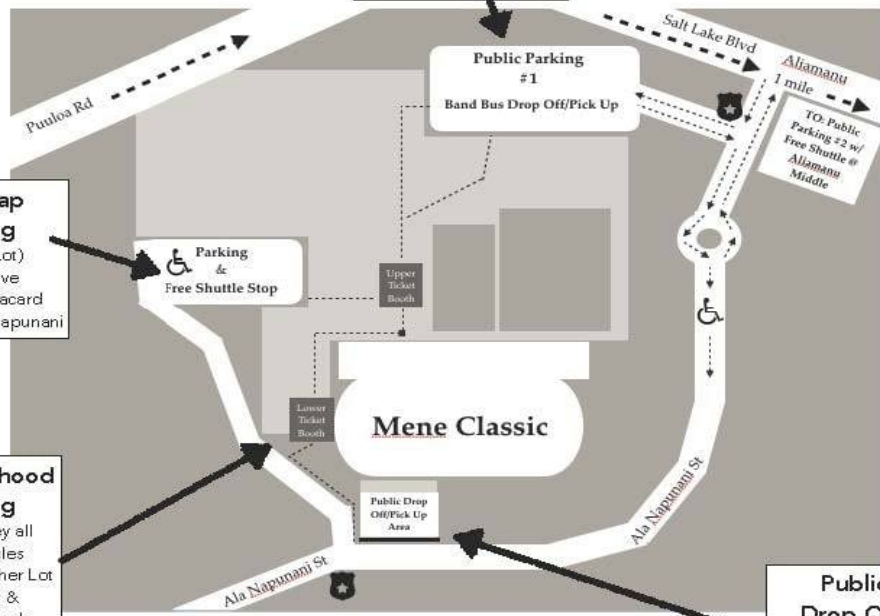

The Menehune Classic

Moanalua High School

Public Parking #1
(Student Lot)

Public Parking #2
(Aliamanu MS
1 mile from campus)
Free Shuttle Service
4:30-10:30pm

Handicap Parking
(Teacher Lot)
- must have
Handicap Placard
Enter on Ala Napunani

Neighborhood Parking
Please obey all
parking rules
Walk up Teacher Lot
Driveway &
Enter through
Lower Ticket Booth

**Public Drop Off/
Pick Up
Area**
No Parking zone

Public Parking #1
Band Bus Drop Off/Pick Up

**Parking &
Free Shuttle Stop**

Mene Classic

Lower
Ticket
Booth

Public Drop
Off/Pick Up
Area

Ala Napunani St

Ala Napunani St

Salt Lake Blvd

Ala Napunani

1 mile

Handicap

Upper
Ticket
Booth